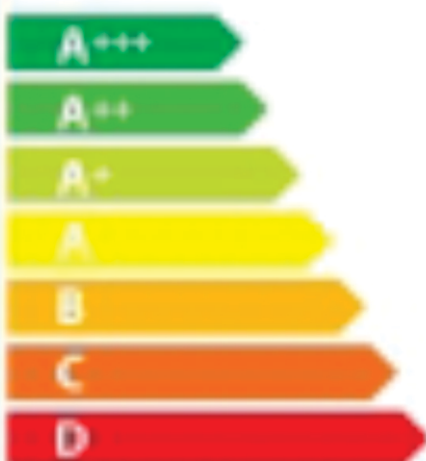

ENERGY

RANGEmaster

www.range-master.co.uk

INFUSION CLASSIC 110

A

79 L

0.83 mWh/cycle